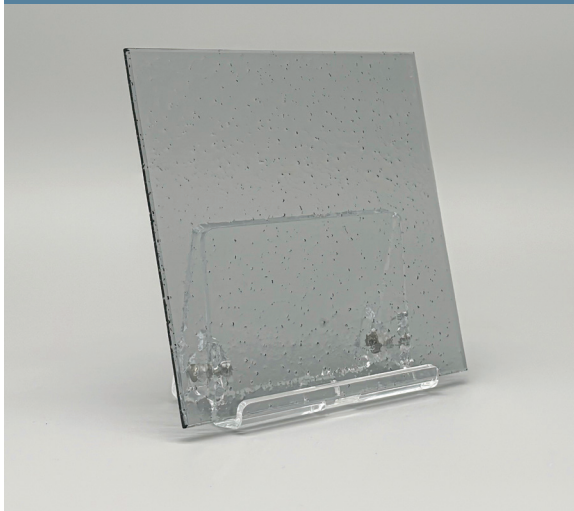

ARTISAN SEEDED TINTED GLASS

Toughenable

4mm toughened artisan seeded tinted glass is engineered to provide a durable, safety-compliant option for interior furniture doors. The seeded texture subtly diffuses light and softens visibility, creating a refined and characterful finish.

Available finishes.

4mm Grey Tinted Artisan Seeded
Toughenable Glass