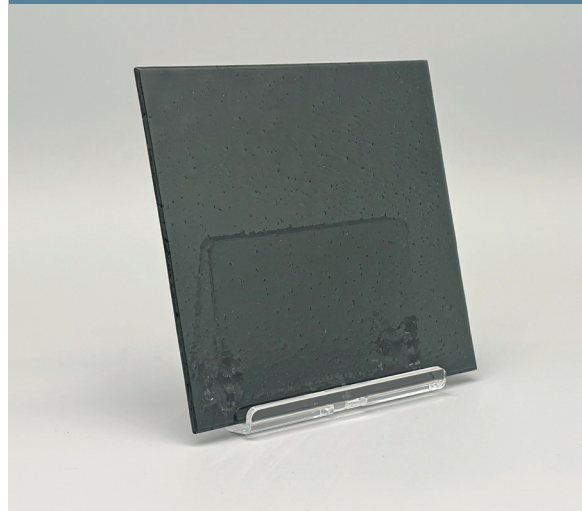

ARTISAN GRANITE TINTED GLASS

Toughenable

4mm toughened artisan granite tinted glass combines durability with safety compliance, making it ideal for interior furniture doors. The textured granite finish diffuses light and softens visibility, while the tint adds depth and a refined, contemporary aesthetic.

ARTISAN REEDED TINTED GLASS

Toughenable

4mm toughened artisan tinted reeded glass provides a durable and safety-compliant solution for interior furniture doors, offering increased strength over standard glass. The reeded texture diffuses light and softens visibility, while the tinted finish adds depth and a refined, contemporary aesthetic.

ARTISAN SEEDED TINTED GLASS

Toughenable

4mm toughened artisan seeded tinted glass is engineered to provide a durable, safety-compliant option for interior furniture doors. The seeded texture subtly diffuses light and softens visibility, creating a refined and characterful finish.

Available finishes.

4mm Grey Tinted Artisan Seeded
Toughenable Glass

4mm Dark Grey Tinted Artisan Seeded
Toughenable Glass

4mm Bronze Tinted Artisan Seeded
Toughenable Glass

4mm Clear Artisan Seeded
Toughenable Glass