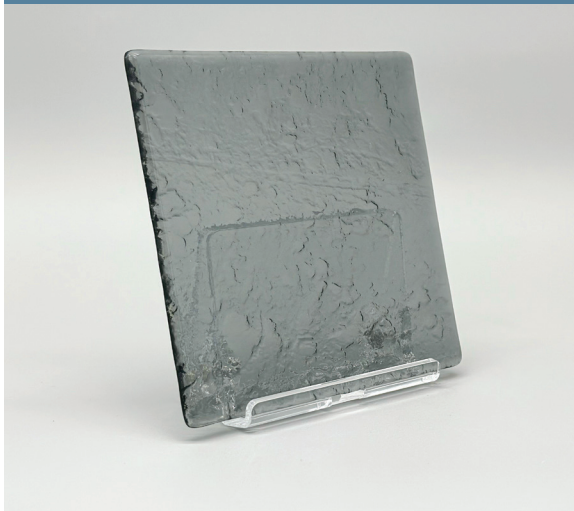

ARTISAN GRANITE TINTED GLASS

Toughenable

4mm toughened artisan granite tinted glass combines durability with safety compliance, making it ideal for interior furniture doors. The textured granite finish diffuses light and softens visibility, while the tint adds depth and a refined, contemporary aesthetic.

Available finishes.

4mm Grey Tinted Artisan Granite Toughenable Glass

4mm Dark Grey Tinted Artisan Granite Toughenable Glass

4mm Bronze Tinted Artisan Granite Toughenable Glass

4mm Clear Artisan Granite Toughenable Glass

ARTISAN REEDED TINTED GLASS

Toughenable

4mm toughened artisan tinted reeded glass provides a durable and safety-compliant solution for interior furniture doors, offering increased strength over standard glass. The reeded texture diffuses light and softens visibility, while the tinted finish adds depth and a refined, contemporary aesthetic.

ARTISAN SEEDED TINTED GLASS

Toughenable

4mm toughened artisan seeded tinted glass is engineered to provide a durable, safety-compliant option for interior furniture doors. The seeded texture subtly diffuses light and softens visibility, creating a refined and characterful finish.