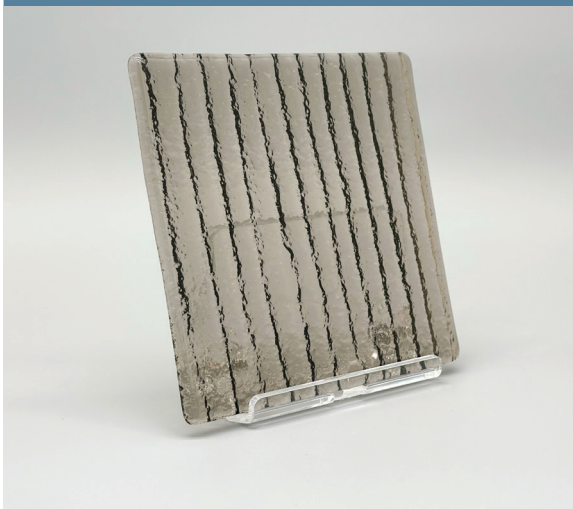

ARTISAN GRANITE TINTED GLASS

Toughenable

4mm toughened artisan granite tinted glass combines durability with safety compliance, making it ideal for interior furniture doors. The textured granite finish diffuses light and softens visibility, while the tint adds depth and a refined, contemporary aesthetic.

ARTISAN REEDED TINTED GLASS

Toughenable

4mm toughened artisan tinted reeded glass provides a durable and safety-compliant solution for interior furniture doors, offering increased strength over standard glass. The reeded texture diffuses light and softens visibility, while the tinted finish adds depth and a refined, contemporary aesthetic.

Available finishes.

4mm Grey Tinted Artisan Reeded Toughenable Glass

4mm Dark Grey Tinted Artisan Reeded Toughenable Glass

4mm Bronze Tinted Artisan Reeded Toughenable Glass

4mm Clear Artisan Reeded Toughenable Glass

ARTISAN SEEDED TINTED GLASS

Toughenable

4mm toughened artisan seeded tinted glass is engineered to provide a durable, safety-compliant option for interior furniture doors. The seeded texture subtly diffuses light and softens visibility, creating a refined and characterful finish.