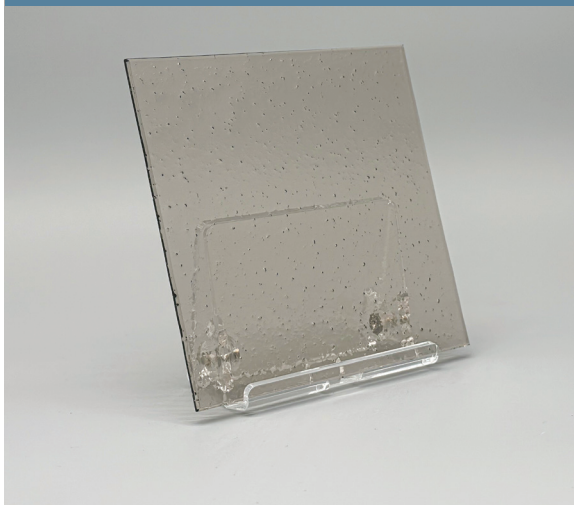

ARTISAN GRANITE TINTED GLASS

Toughenable

4mm toughened artisan granite tinted glass combines durability with safety compliance, making it ideal for interior furniture doors. The textured granite finish diffuses light and softens visibility, while the tint adds depth and a refined, contemporary aesthetic.

ARTISAN REEDED TINTED GLASS

Toughenable

4mm toughened artisan tinted reeded glass provides a durable and safety-compliant solution for interior furniture doors, offering increased strength over standard glass. The reeded texture diffuses light and softens visibility, while the tinted finish adds depth and a refined, contemporary aesthetic.

ARTISAN SEEDED TINTED GLASS

Toughenable

4mm toughened artisan seeded tinted glass is engineered to provide a durable, safety-compliant option for interior furniture doors. The seeded texture subtly diffuses light and softens visibility, creating a refined and characterful finish.

Available finishes.

4mm Grey Tinted Artisan Seeded
Toughenable Glass

4mm Dark Grey Tinted Artisan Seeded
Toughenable Glass

4mm Bronze Tinted Artisan Seeded
Toughenable Glass

4mm Clear Artisan Seeded
Toughenable Glass