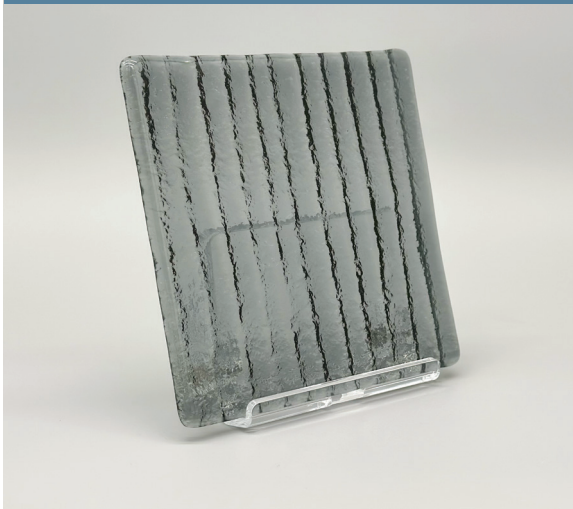

ARTISAN REEDED TINTED GLASS

Toughenable

4mm toughened artisan tinted reeded glass provides a durable and safety-compliant solution for interior furniture doors, offering increased strength over standard glass. The reeded texture diffuses light and softens visibility, while the tinted finish adds depth and a refined, contemporary aesthetic.

Available finishes.

4mm Grey Tinted Artisan Reeded Toughenable Glass