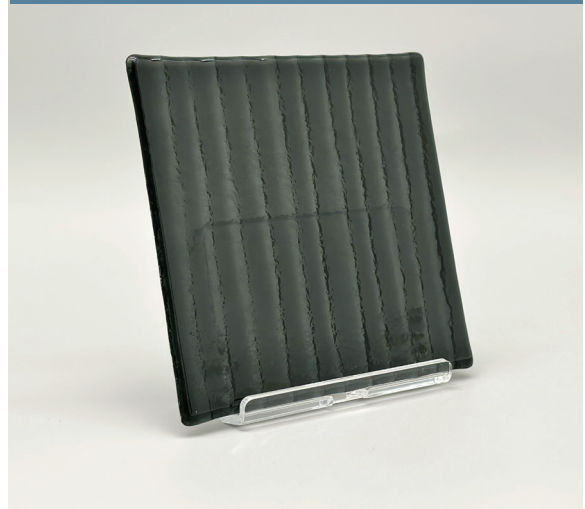

4mm Dark Grey Tinted Artisan Reeded Toughenable Glass