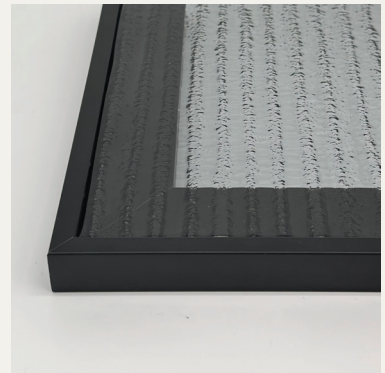

GLASS COLLECTION

Architectural glass for aluminium framed doors.

A curated collection of glass finishes for design-led interiors.

Precision Crafted. Beautifully Framed.

CLASSIC GLASS

Toughenable

4mm toughened classic glass provides a durable and safety-compliant solution for interior furniture doors. The narrow reeded and satin finishes gently diffuse light and soften visibility, while reflex offers an additional reflection which makes it a versatile choice within interior furniture.

Available finishes.

4mm Clear Narrow Reeded
Toughenable Glass

4mm Clear Satin
Toughenable Glass

4mm Reflex
Toughenable Glass

CLASSIC TINTED GLASS

Toughenable

4mm toughened tinted glass provides a durable and safety-compliant solution for interior furniture doors, offering increased strength over standard glass. The subtle tint adds depth and softens visibility, creating a refined, contemporary finish.

Available finishes.

4mm Grey Tinted
Toughenable Glass

4mm Dark Grey Tinted
Toughenable Glass

4mm Bronze Tinted
Toughenable Glass

MIRROR

Non-Toughened

Classic mirror brings brightness and depth to interior furniture, creating a timeless reflective finish. Ideal for decorative cabinetry, it offers a refined aesthetic when combined with aluminium framing.

Available finishes.

4mm Silver
Non-Toughenable Mirror

4mm Grey
Non-Toughenable Mirror

4mm Bronze
Non-Toughenable Mirror

ARTISAN GRANITE TINTED GLASS

Toughenable

4mm toughened artisan granite tinted glass combines durability with safety compliance, making it ideal for interior furniture doors. The textured granite finish diffuses light and softens visibility, while the tint adds depth and a refined, contemporary aesthetic.