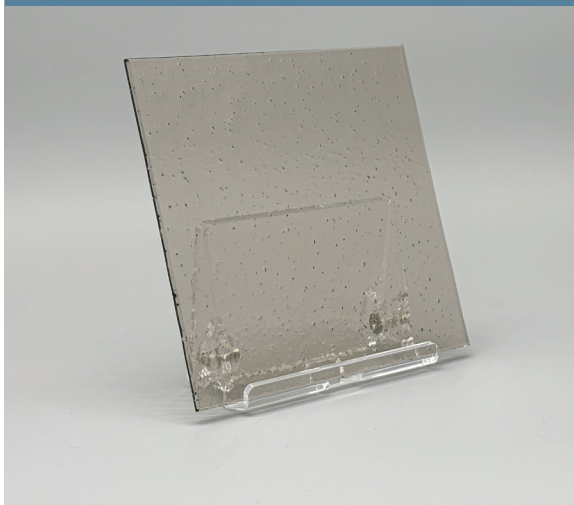

ARTISAN SEEDED TINTED GLASS

Toughenable

4mm toughened artisan seeded tinted glass is engineered to provide a durable, safety-compliant option for interior furniture doors. The seeded texture subtly diffuses light and softens visibility, creating a refined and characterful finish.

Available finishes.

4mm Grey Tinted Artisan Seeded
Toughenable Glass

4mm Dark Grey Tinted Artisan Seeded
Toughenable Glass

4mm Bronze Tinted Artisan Seeded
Toughenable Glass

4mm Clear Artisan Seeded
Toughenable Glass