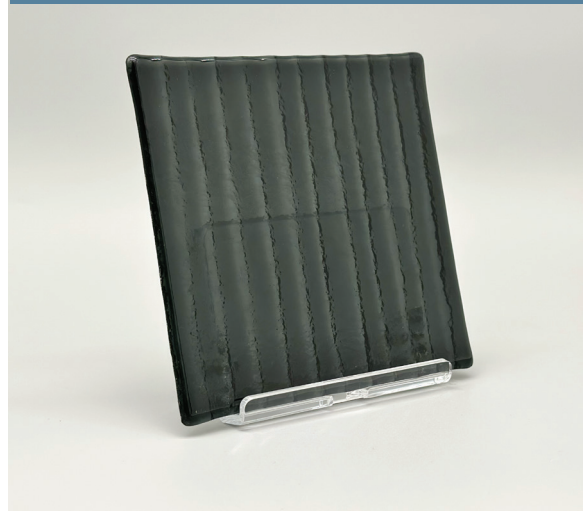

4mm Dark Grey Tinted Artisan Reeded Toughenable Glass