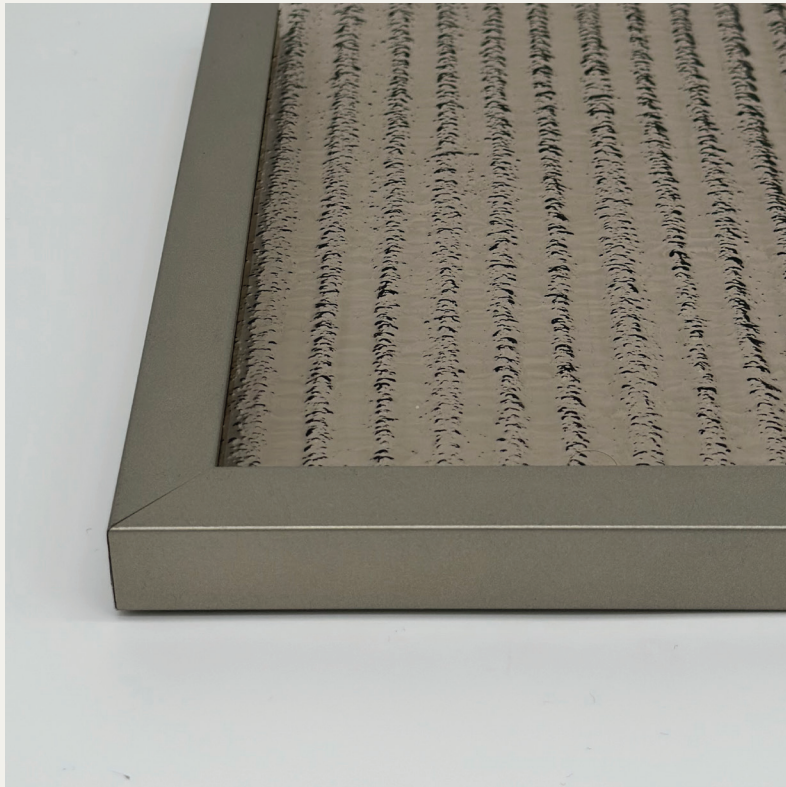

GLASS COLLECTION

Architectural glass for aluminium framed doors.

A curated collection of glass finishes for design-led interiors.

Precision Crafted. Beautifully Framed.

CLASSIC GLASS

Toughenable

4mm toughened classic glass provides a durable and safety-compliant solution for interior furniture doors. The narrow reeded and satin finishes gently diffuse light and soften visibility, while reflex offers an additional reflection which makes it a versatile choice within interior furniture.

Available finishes.

4mm Clear Narrow Reeded
Toughenable Glass

4mm Clear Satin
Toughenable Glass

4mm Reflex
Toughenable Glass

CLASSIC TINTED GLASS

Toughenable

4mm toughened tinted glass provides a durable and safety-compliant solution for interior furniture doors, offering increased strength over standard glass. The subtle tint adds depth and softens visibility, creating a refined, contemporary finish.

Available finishes.

4mm Grey Tinted
Toughenable Glass

4mm Dark Grey Tinted
Toughenable Glass

4mm Bronze Tinted
Toughenable Glass

MIRROR

Non-Toughened

Classic mirror brings brightness and depth to interior furniture, creating a timeless reflective finish. Ideal for decorative cabinetry, it offers a refined aesthetic when combined with aluminium framing.

Available finishes.

4mm Silver
Non-Toughenable Mirror

4mm Grey
Non-Toughenable Mirror

4mm Bronze
Non-Toughenable Mirror

ARTISAN GRANITE TINTED GLASS

Toughenable

4mm toughened artisan granite tinted glass combines durability with safety compliance, making it ideal for interior furniture doors. The textured granite finish diffuses light and softens visibility, while the tint adds depth and a refined, contemporary aesthetic.