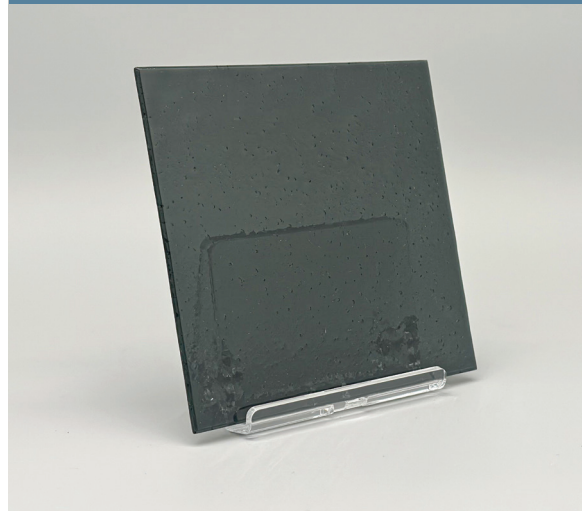

ARTISAN REEDED TINTED GLASS

Toughenable

4mm toughened artisan tinted reeded glass provides a durable and safety-compliant solution for interior furniture doors, offering increased strength over standard glass. The reeded texture diffuses light and softens visibility, while the tinted finish adds depth and a refined, contemporary aesthetic.

ARTISAN SEEDED TINTED GLASS

Toughenable

4mm toughened artisan seeded tinted glass is engineered to provide a durable, safety-compliant option for interior furniture doors. The seeded texture subtly diffuses light and softens visibility, creating a refined and characterful finish.

Available finishes.

4mm Grey Tinted Artisan Seeded
Toughenable Glass

4mm Dark Grey Tinted Artisan Seeded
Toughenable Glass

4mm Bronze Tinted Artisan Seeded
Toughenable Glass

4mm Clear Artisan Seeded
Toughenable Glass