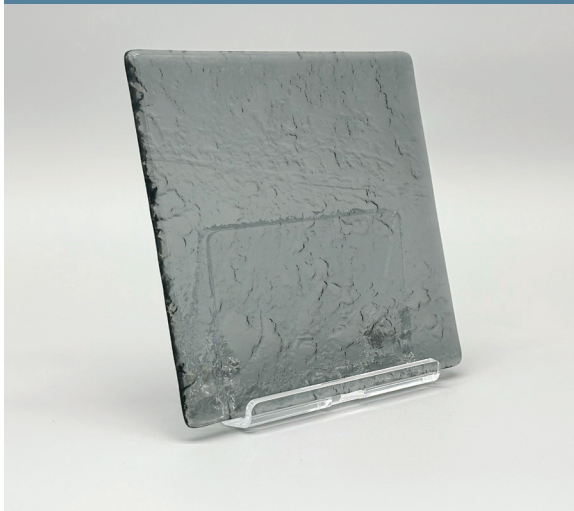

ARTISAN GRANITE TINTED GLASS

Toughenable

4mm toughened artisan granite tinted glass combines durability with safety compliance, making it ideal for interior furniture doors. The textured granite finish diffuses light and softens visibility, while the tint adds depth and a refined, contemporary aesthetic.

Available finishes.

4mm Grey Tinted Artisan Granite Toughenable Glass