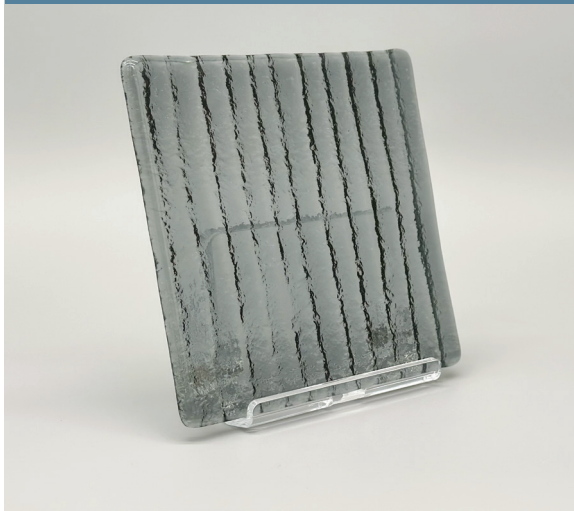

ARTISAN REEDED TINTED GLASS

Toughenable

4mm toughened artisan tinted reeded glass provides a durable and safety-compliant solution for interior furniture doors, offering increased strength over standard glass. The reeded texture diffuses light and softens visibility, while the tinted finish adds depth and a refined, contemporary aesthetic.

Available finishes.

4mm Grey Tinted Artisan Reeded Toughenable Glass