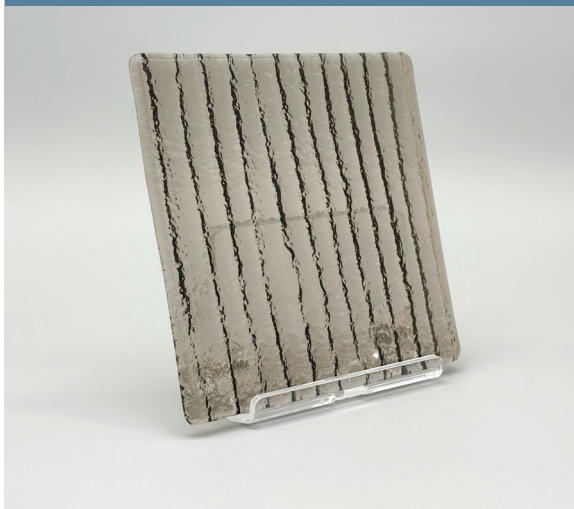

Available finishes.

4mm Clear Narrow Reeded
Toughenable Glass

4mm Clear Satin
Toughenable Glass

4mm Reflex
Toughenable Glass

CLASSIC TINTED GLASS

Toughenable

4mm toughened tinted glass provides a durable and safety-compliant solution for interior furniture doors, offering increased strength over standard glass. The subtle tint adds depth and softens visibility, creating a refined, contemporary finish.

ARTISAN REEDED TINTED GLASS

Toughenable

4mm toughened artisan tinted reeded glass provides a durable and safety-compliant solution for interior furniture doors, offering increased strength over standard glass. The reeded texture diffuses light and softens visibility, while the tinted finish adds depth and a refined, contemporary aesthetic.

Available finishes.

4mm Grey Tinted Artisan Reeded Toughenable Glass

4mm Dark Grey Tinted Artisan Reeded Toughenable Glass

4mm Bronze Tinted Artisan Reeded Toughenable Glass

4mm Clear Artisan Reeded Toughenable Glass

ARTISAN SEEDED TINTED GLASS

Toughenable

4mm toughened artisan seeded tinted glass is engineered to provide a durable, safety-compliant option for interior furniture doors. The seeded texture subtly diffuses light and softens visibility, creating a refined and characterful finish.