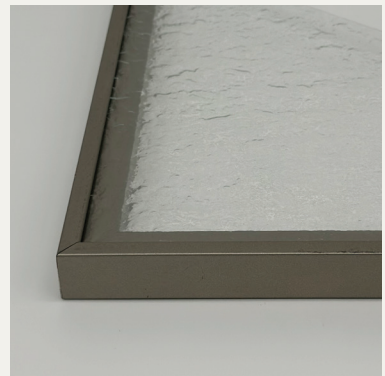

GLASS COLLECTION

Architectural glass for aluminium framed doors.

A curated collection of glass finishes for design-led interiors.

Precision Crafted. Beautifully Framed.

CLASSIC GLASS

Toughenable

4mm toughened classic glass provides a durable and safety-compliant solution for interior furniture doors. The narrow reeded and satin finishes gently diffuse light and soften visibility, while reflex offers an additional reflection which makes it a versatile choice within interior furniture.

Available finishes.

4mm Clear Narrow Reeded
Toughenable Glass

4mm Clear Satin
Toughenable Glass

4mm Reflex
Toughenable Glass

CLASSIC TINTED GLASS

Toughenable

4mm toughened tinted glass provides a durable and safety-compliant solution for interior furniture doors, offering increased strength over standard glass. The subtle tint adds depth and softens visibility, creating a refined, contemporary finish.

Available finishes.

4mm Grey Tinted
Toughenable Glass

4mm Dark Grey Tinted
Toughenable Glass

4mm Bronze Tinted
Toughenable Glass

MIRROR

Non-Toughened

Classic mirror brings brightness and depth to interior furniture, creating a timeless reflective finish. Ideal for decorative cabinetry, it offers a refined aesthetic when combined with aluminium framing.

Available finishes.

4mm Silver
Non-Toughenable Mirror

4mm Grey
Non-Toughenable Mirror

4mm Bronze
Non-Toughenable Mirror

ARTISAN GRANITE TINTED GLASS

Toughenable

4mm toughened artisan granite tinted glass combines durability with safety compliance, making it ideal for interior furniture doors. The textured granite finish diffuses light and softens visibility, while the tint adds depth and a refined, contemporary aesthetic.