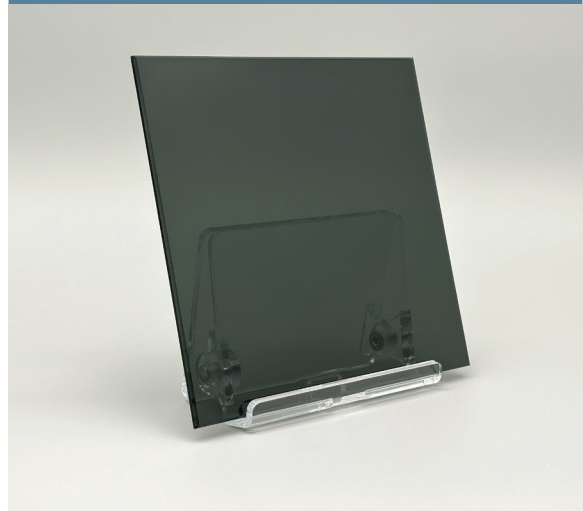

GLASS COLLECTION

Architectural glass for aluminium framed doors.

A curated collection of glass finishes for design-led interiors.

Precision Crafted. Beautifully Framed.

CLASSIC GLASS

Toughenable

4mm toughened classic glass provides a durable and safety-compliant solution for interior furniture doors. The narrow reeded and satin finishes gently diffuse light and soften visibility, while reflex offers an additional reflection which makes it a versatile choice within interior furniture.

Available finishes.

4mm Clear Narrow Reeded
Toughenable Glass

4mm Clear Satin
Toughenable Glass

4mm Reflex
Toughenable Glass

CLASSIC TINTED GLASS

Toughenable

4mm toughened tinted glass provides a durable and safety-compliant solution for interior furniture doors, offering increased strength over standard glass. The subtle tint adds depth and softens visibility, creating a refined, contemporary finish.

Available finishes.

4mm Grey Tinted
Toughenable Glass

4mm Dark Grey Tinted
Toughenable Glass

4mm Bronze Tinted
Toughenable Glass

MIRROR

Non-Toughened

Classic mirror brings brightness and depth to interior furniture, creating a timeless reflective finish. Ideal for decorative cabinetry, it offers a refined aesthetic when combined with aluminium framing.

Available finishes.

4mm Silver
Non-Toughenable Mirror

4mm Grey
Non-Toughenable Mirror

4mm Bronze
Non-Toughenable Mirror

ARTISAN GRANITE TINTED GLASS

Toughenable

4mm toughened artisan granite tinted glass combines durability with safety compliance, making it ideal for interior furniture doors. The textured granite finish diffuses light and softens visibility, while the tint adds depth and a refined, contemporary aesthetic.