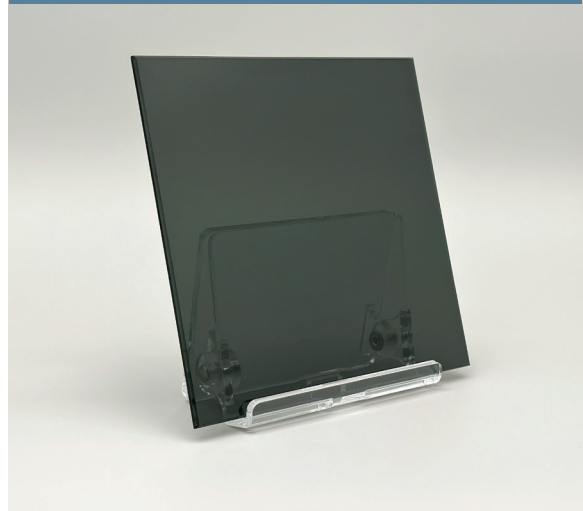

## Toughenable

4mm toughened tinted glass provides a durable and safety-compliant solution for interior furniture doors, offering increased strength over standard glass. The subtle tint adds depth and softens visibility, creating a refined, contemporary finish.

### Available finishes.

4mm Grey Tinted  
Toughenable Glass

4mm Dark Grey Tinted  
Toughenable Glass

4mm Bronze Tinted  
Toughenable Glass